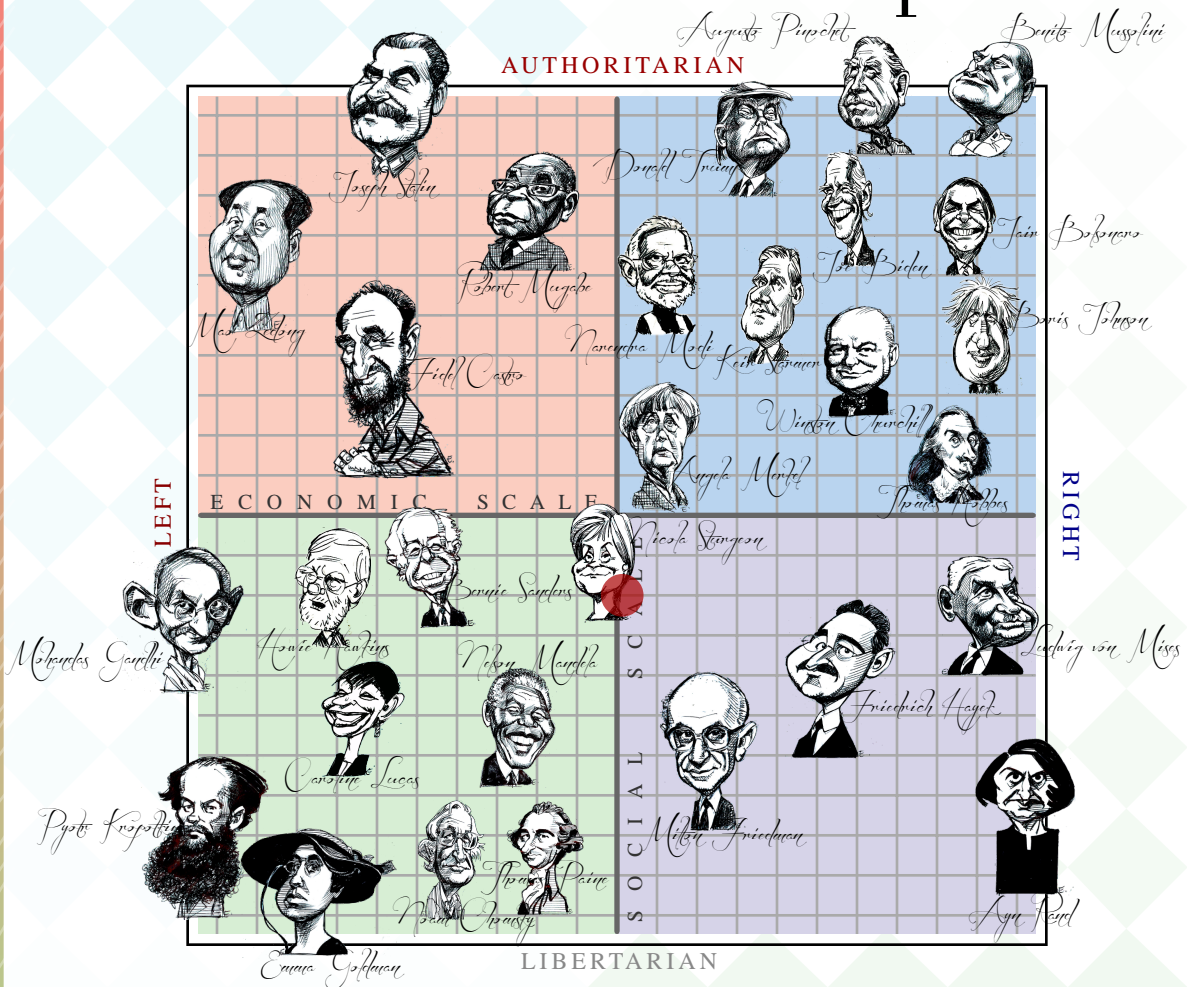

Your personal score is represented accurately by the placement of the red spot on the chart. Caricatures of historical and political figures are in their appropriate quadrants, but have been arranged for aesthetics rather than accuracy.

The Political Compass

This document certifies that

● Adi Stan

*inhabits the
right libertarian quadrant of*

The Political Compass

Monday 28 September 2020

www.politicalcompass.org